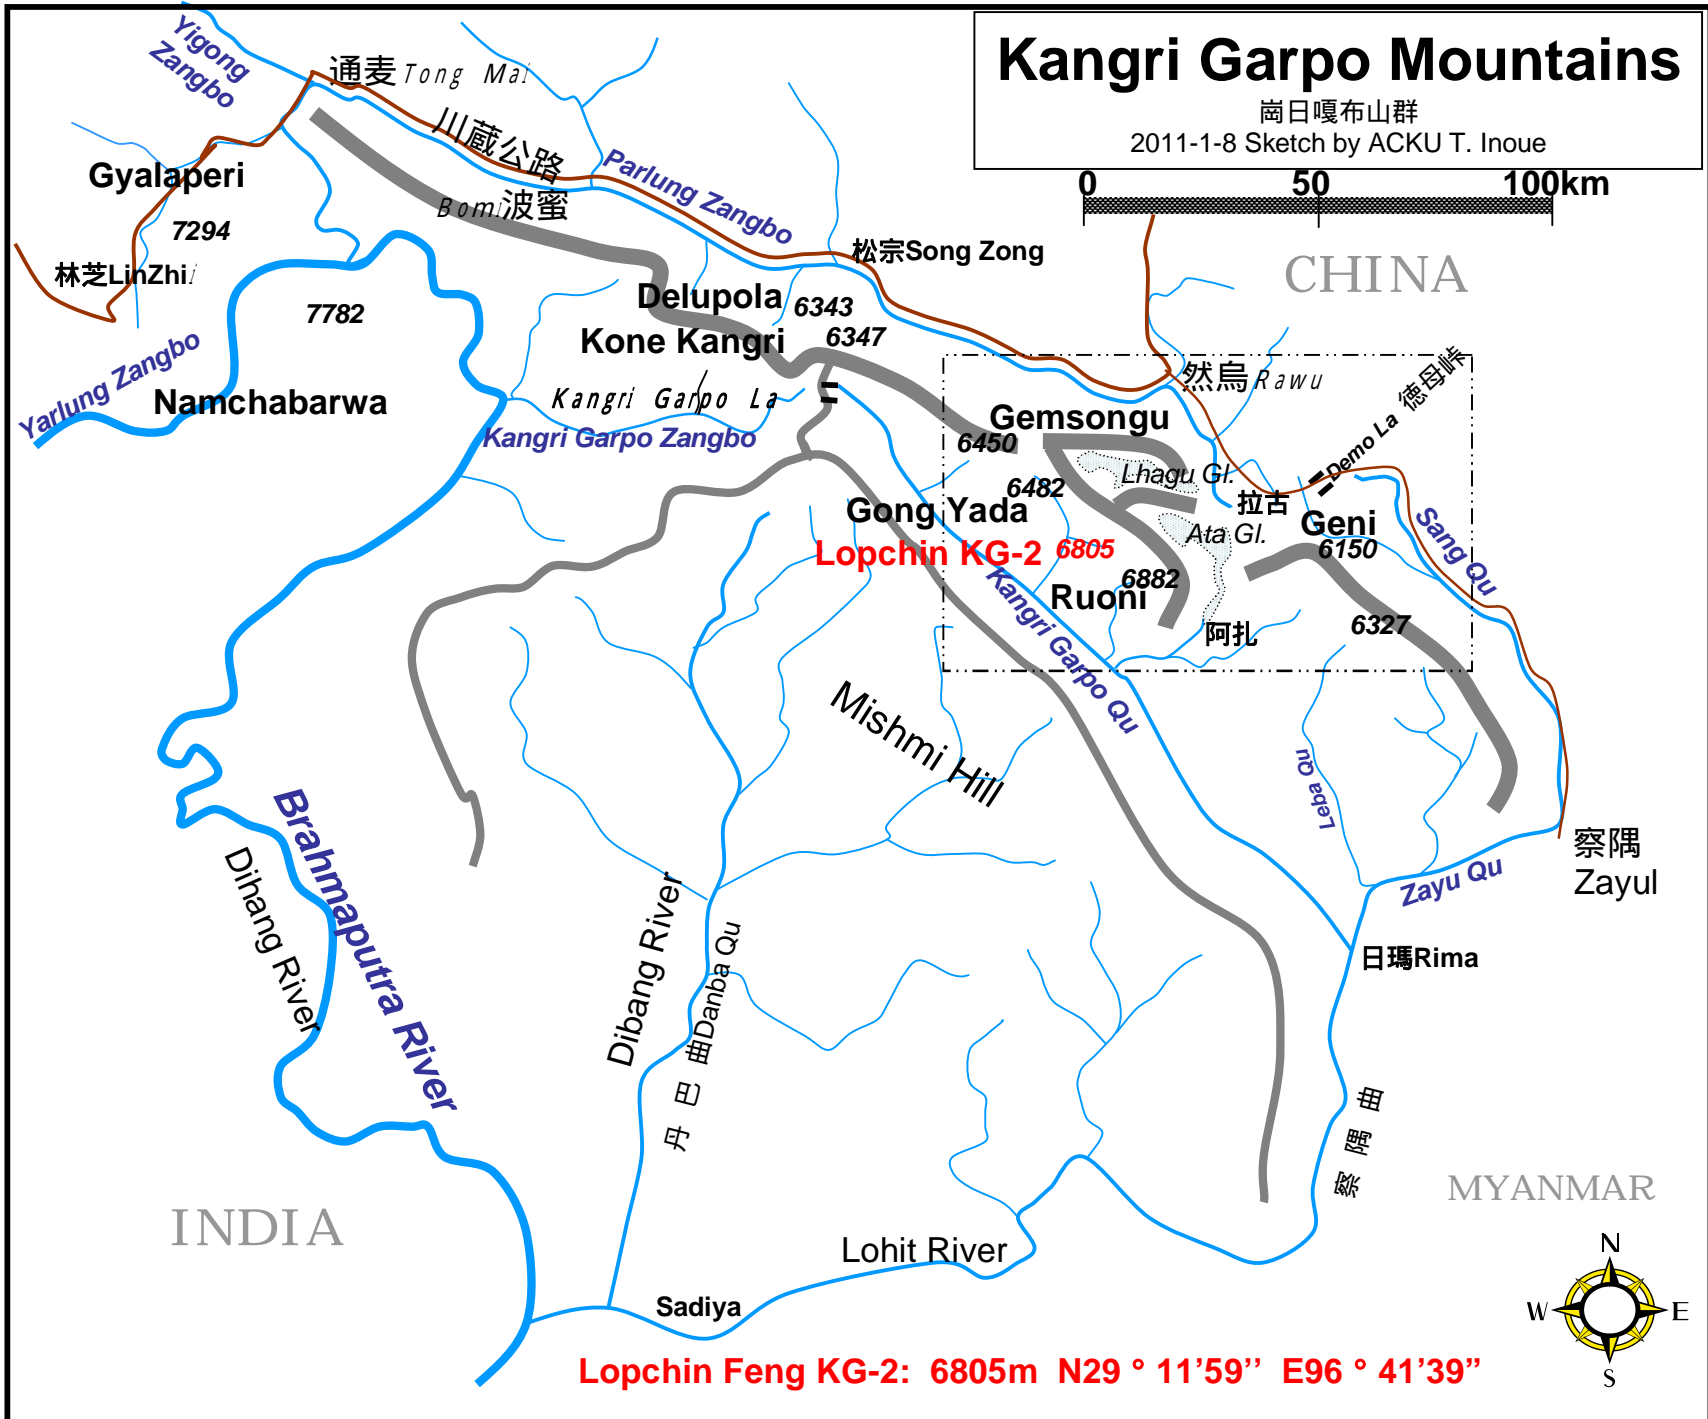

Kangri Garpo Mountains

崗日嘎布山群
2011-1-8 Sketch by ACKU T. Inoue

Lopchin Feng KG-2: 6805m N29° 11'59" E96° 41'39"

Six-thousanders in Kangri Garpo 2011/1/8 Tim Inoue ACKU